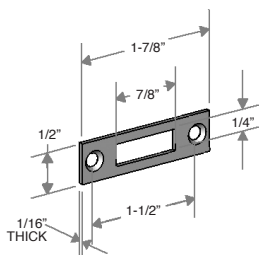

Price List and Data Sheet

ANTI-ROTATION THREE TAB WASHER

Item Number						Plating Finish*
<b>A</b>	<b>U</b>	<b>CL</b>	<b>WSH</b>	<b>SPI</b>	<b>3FG</b>	<b>ZN</b>

TABS TO BE BENT AT ASSEMBLY TO PREVENT NUT FROM BACKING OUT

Made in the U.S.A

For use with **D, K, K3, M, S** and **V** Cam Locks.

7/8" SLOTTED STRIKE PLATE

Item Number			Plating Finish*
<b>STR</b>	<b>201</b>	<b>PN</b>	<b>CF</b>

1-1/8" SLOTTED STRIKE PLATE

Item Number			Plating Finish*
<b>STR</b>	<b>202</b>	<b>PN</b>	<b>SB</b> <b>CF</b>

Made in the U.S.A

1-1/4" SLOTTED STRIKE PLATE

Item Number			Plating Finish*
<b>STR</b>	<b>203</b>	<b>PN</b>	<b>CF</b>

1" SLOTTED STRIKE PLATE

Item Number			Plating Finish*
<b>STR</b>	<b>204</b>	<b>PN</b>	<b>PB</b> <b>CF</b>

1-1/4" SOLID STRIKE PLATE

Item Number			Plating Finish*
<b>STR</b>	<b>211</b>	<b>PN</b>	<b>CF</b>

Made in the U.S.A

1-7/8" SOLID STRIKE PLATE

Item Number			Plating Finish*
<b>STR</b>	<b>212</b>	<b>PN</b>	<b>PB</b> <b>CF</b>