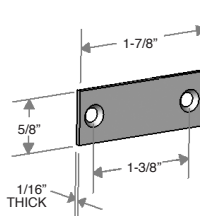

Made in the U.S.A

For use with **D, K, K3, M, S** and **V** Cam Locks.

7/8" SLOTTED STRIKE PLATE

Item Number			Plating Finish*
<b>STR</b>	<b>201</b>	<b>PN</b>	<b>CF</b>

1-1/8" SLOTTED STRIKE PLATE

Item Number			Plating Finish*
<b>STR</b>	<b>202</b>	<b>PN</b>	<b>SB</b> <b>CF</b>

Made in the U.S.A

1-1/4" SLOTTED STRIKE PLATE

Item Number			Plating Finish*
<b>STR</b>	<b>203</b>	<b>PN</b>	<b>CF</b>

1" SLOTTED STRIKE PLATE

Item Number			Plating Finish*
<b>STR</b>	<b>204</b>	<b>PN</b>	<b>PB</b> <b>CF</b>

1-1/4" SOLID STRIKE PLATE

Item Number			Plating Finish*
<b>STR</b>	<b>211</b>	<b>PN</b>	<b>CF</b>

Made in the U.S.A

1-7/8" SOLID STRIKE PLATE

Item Number			Plating Finish*
<b>STR</b>	<b>212</b>	<b>PN</b>	<b>PB</b> <b>CF</b>

1/2" ADJUSTABLE "L" STRIKE

Item Number			Plating Finish*
<b>STR</b>	<b>221</b>	<b>PN</b>	<b>CF</b>

1" SPRING BOLT SLOTTED STRIKE PLATE

Item Number			Plating Finish*
<b>STR</b>	<b>321</b>	<b>PN</b>	<b>PB</b> <b>CF</b>