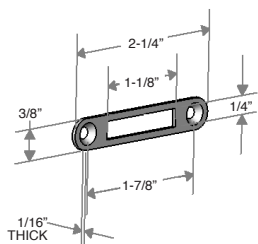

Made in the U.S.A

For use with **D, K, K3, M, S** and **V** Cam Locks.

7/8" SLOTTED STRIKE PLATE

Item Number			Plating Finish*
<b>STR</b>	<b>201</b>	<b>PN</b>	<b>CF</b>

1-1/8" SLOTTED STRIKE PLATE

Item Number			Plating Finish*
<b>STR</b>	<b>202</b>	<b>PN</b>	<b>SB</b> <b>CF</b>

Made in the U.S.A

1-1/4" SLOTTED STRIKE PLATE

Item Number			Plating Finish*
<b>STR</b>	<b>203</b>	<b>PN</b>	<b>CF</b>

1" SLOTTED STRIKE PLATE

Item Number			Plating Finish*
<b>STR</b>	<b>204</b>	<b>PN</b>	<b>PB</b> <b>CF</b>