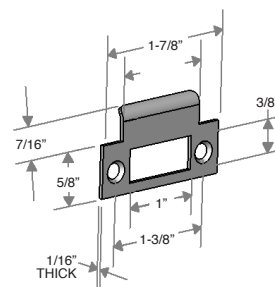

Made in the U.S.A

For use with **D, K, K3, M, S** and **V** Cam Locks.

7/8" SLOTTED STRIKE PLATE

Item Number			Plating Finish*
<b>STR</b>	<b>201</b>	<b>PN</b>	<b>CF</b>

1-1/8" SLOTTED STRIKE PLATE

Item Number			Plating Finish*
<b>STR</b>	<b>202</b>	<b>PN</b>	<b>SB</b> <b>CF</b>

Made in the U.S.A

1-1/4" SLOTTED STRIKE PLATE

Item Number			Plating Finish*
<b>STR</b>	<b>203</b>	<b>PN</b>	<b>CF</b>

1" SLOTTED STRIKE PLATE

Item Number			Plating Finish*
<b>STR</b>	<b>204</b>	<b>PN</b>	<b>PB</b> <b>CF</b>

1-1/4" SOLID STRIKE PLATE

Item Number			Plating Finish*
<b>STR</b>	<b>211</b>	<b>PN</b>	<b>CF</b>

Made in the U.S.A

1-7/8" SOLID STRIKE PLATE

Item Number			Plating Finish*
<b>STR</b>	<b>212</b>	<b>PN</b>	<b>PB</b> <b>CF</b>

1/2" ADJUSTABLE "L" STRIKE

Item Number			Plating Finish*
<b>STR</b>	<b>221</b>	<b>PN</b>	<b>CF</b>

1" SPRING BOLT SLOTTED STRIKE PLATE

Item Number			Plating Finish*
<b>STR</b>	<b>321</b>	<b>PN</b>	<b>PB</b> <b>CF</b>