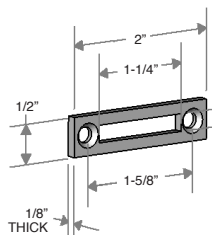

Made in the U.S.A

For use with **D, K, K3, M, S** and **V** Cam Locks.

7/8" SLOTTED STRIKE PLATE

Item Number			Plating Finish*
<b>STR</b>	<b>201</b>	<b>PN</b>	<b>CF</b>

1-1/8" SLOTTED STRIKE PLATE

Item Number			Plating Finish*
<b>STR</b>	<b>202</b>	<b>PN</b>	<b>SB</b> <b>CF</b>

Made in the U.S.A

1-1/4" SLOTTED STRIKE PLATE

Item Number			Plating Finish*
<b>STR</b>	<b>203</b>	<b>PN</b>	<b>CF</b>

1" SLOTTED STRIKE PLATE

Item Number			Plating Finish*
<b>STR</b>	<b>204</b>	<b>PN</b>	<b>PB</b> <b>CF</b>