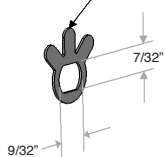

Price List and Data Sheet

ANTI-ROTATION THREE TAB WASHER

Item Number						Plating Finish*
<b>A</b>	<b>U</b>	<b>CL</b>	<b>WSH</b>	<b>SPI</b>	<b>3FG</b>	<b>ZN</b>

TABS TO BE BENT AT ASSEMBLY TO PREVENT NUT FROM BACKING OUT

Made in the U.S.A

For use with **D, K, K3, M, S** and **V** Cam Locks.

7/8" SLOTTED STRIKE PLATE

Item Number			Plating Finish*
<b>STR</b>	<b>201</b>	<b>PN</b>	<b>CF</b>

1-1/8" SLOTTED STRIKE PLATE

Item Number			Plating Finish*
<b>STR</b>	<b>202</b>	<b>PN</b>	<b>SB</b> <b>CF</b>

Made in the U.S.A

1-1/4" SLOTTED STRIKE PLATE

Item Number			Plating Finish*
<b>STR</b>	<b>203</b>	<b>PN</b>	<b>CF</b>

1" SLOTTED STRIKE PLATE

Item Number			Plating Finish*
<b>STR</b>	<b>204</b>	<b>PN</b>	<b>PB</b> <b>CF</b>

1-1/4" SOLID STRIKE PLATE

Item Number			Plating Finish*
<b>STR</b>	<b>211</b>	<b>PN</b>	<b>CF</b>

Made in the U.S.A

1-7/8" SOLID STRIKE PLATE

Item Number			Plating Finish*
<b>STR</b>	<b>212</b>	<b>PN</b>	<b>PB</b> <b>CF</b>