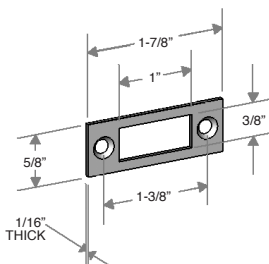

Made in the U.S.A

For use with **D, K, K3, M, S** and **V** Cam Locks.

7/8" SLOTTED STRIKE PLATE

Item Number			Plating Finish*
<b>STR</b>	<b>201</b>	<b>PN</b>	<b>CF</b>

1-1/8" SLOTTED STRIKE PLATE

Item Number			Plating Finish*
<b>STR</b>	<b>202</b>	<b>PN</b>	<b>SB</b> <b>CF</b>

Made in the U.S.A

1-1/4" SLOTTED STRIKE PLATE

Item Number			Plating Finish*
<b>STR</b>	<b>203</b>	<b>PN</b>	<b>CF</b>

1" SLOTTED STRIKE PLATE

Item Number			Plating Finish*
<b>STR</b>	<b>204</b>	<b>PN</b>	<b>PB</b> <b>CF</b>

1-1/4" SOLID STRIKE PLATE

Item Number			Plating Finish*
<b>STR</b>	<b>211</b>	<b>PN</b>	<b>CF</b>

Made in the U.S.A

1-7/8" SOLID STRIKE PLATE

Item Number			Plating Finish*
<b>STR</b>	<b>212</b>	<b>PN</b>	<b>PB</b> <b>CF</b>