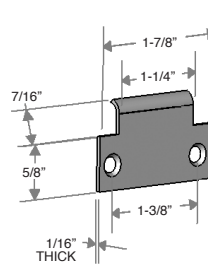

*Plating Finish: **PN** Polished Nickel; **PB** Polished Brass; **SB** Satin Brass; **CF** Custom Finish