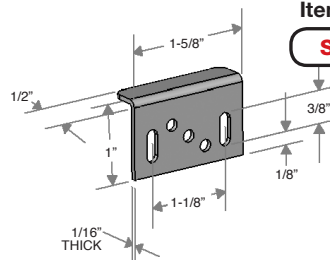

Made in the U.S.A

1-1/4" SLOTTED STRIKE PLATE

Item Number			Plating Finish*
<b>STR</b>	<b>203</b>	<b>PN</b>	<b>CF</b>

1" SLOTTED STRIKE PLATE

Item Number			Plating Finish*
<b>STR</b>	<b>204</b>	<b>PN</b>	<b>PB</b> <b>CF</b>

1-1/4" SOLID STRIKE PLATE

Item Number			Plating Finish*
<b>STR</b>	<b>211</b>	<b>PN</b>	<b>CF</b>

Made in the U.S.A

1-7/8" SOLID STRIKE PLATE

Item Number			Plating Finish*
<b>STR</b>	<b>212</b>	<b>PN</b>	<b>PB</b> <b>CF</b>

1/2" ADJUSTABLE "L" STRIKE

Item Number			Plating Finish*
<b>STR</b>	<b>221</b>	<b>PN</b>	<b>CF</b>

1" SPRING BOLT SLOTTED STRIKE PLATE

Item Number			Plating Finish*
<b>STR</b>	<b>321</b>	<b>PN</b>	<b>PB</b> <b>CF</b>