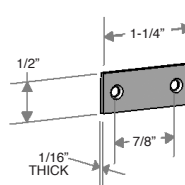

Made in the U.S.A

For use with **D, K, K3, M, S** and **V** Cam Locks.

7/8" SLOTTED STRIKE PLATE

Item Number			Plating Finish*
<b>STR</b>	<b>201</b>	<b>PN</b>	<b>CF</b>

1-1/8" SLOTTED STRIKE PLATE

Item Number			Plating Finish*
<b>STR</b>	<b>202</b>	<b>PN</b>	<b>SB</b> <b>CF</b>

Made in the U.S.A

1-1/4" SLOTTED STRIKE PLATE

Item Number			Plating Finish*
<b>STR</b>	<b>203</b>	<b>PN</b>	<b>CF</b>

1" SLOTTED STRIKE PLATE

Item Number			Plating Finish*
<b>STR</b>	<b>204</b>	<b>PN</b>	<b>PB</b> <b>CF</b>

1-1/4" SOLID STRIKE PLATE

Item Number			Plating Finish*
<b>STR</b>	<b>211</b>	<b>PN</b>	<b>CF</b>

Made in the U.S.A

1-7/8" SOLID STRIKE PLATE

Item Number			Plating Finish*
<b>STR</b>	<b>212</b>	<b>PN</b>	<b>PB</b> <b>CF</b>