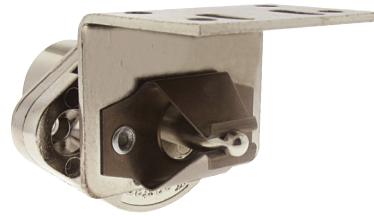

### Item Number

To determine your item number enter the **RED** option code for each section as in the example below.

**A Lock Style**  
**DL** Drawer/Door Lock

**B Core Tyoe**  
**X** Knob  
*New* **C** Coin

**C Housing Length/Style**

**STANDARD**  
**S** 13/16"  
**M** 1-1/16"  
**L** 1-3/16"

**LOW PROFILE**  
**SL** 13/16"

**D Bolt Type**  
**SNAP BOLT**  
**36** 3/4"

**E Plating Finish**  
 Extended lead-time and plating lot charges may apply to Special and Custom finishes.

Special Finish { **PN** Polished Nickel  
**SN** Satin Nickel  
**PB** Polished Brass  
**SB** Satin Brass  
**BL** Matte Black  
**ST** Statuary Bronze  
**CF** Custom Finish

All dimensions shown are in the locked position.