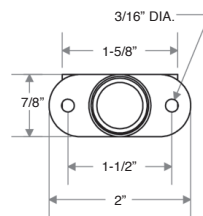

**C Housing Length/Style**

**STANDARD**  
**S** 13/16"  
**M** 1-1/16"  
**L** 1-3/16"

**LOW PROFILE**  
**SL** 13/16"

**D Bolt Type**  
**SNAP BOLT**  
**36** 3/4"

**E Plating Finish**  
 Extended lead-time and plating lot charges may apply to Special and Custom finishes.

Special Finish { **PN** Polished Nickel  
**SN** Satin Nickel  
**PB** Polished Brass  
**SB** Satin Brass  
**BL** Matte Black  
**ST** Statuary Bronze  
**CF** Custom Finish

All dimensions shown are in the locked position.

**B CORE TYPE**

**D STANDARD SNAP BOLT**

**C HOUSING LENGTH**

**D LOW PROFILE SNAP BOLT**

**C HOUSING LENGTH**