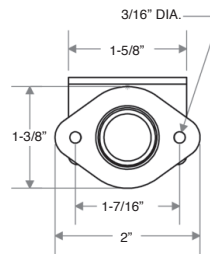

**C Housing Length/Style**

**STANDARD**  
**S** 13/16"  
**M** 1-1/16"  
**L** 1-3/16"

**LOW PROFILE**  
**SL** 13/16"

**D Bolt Type**  
**SNAP BOLT**  
**36** 3/4"

**E Plating Finish**  
 Extended lead-time and plating lot charges may apply to Special and Custom finishes.

Special Finish { **PN** Polished Nickel  
**SN** Satin Nickel  
**PB** Polished Brass  
**SB** Satin Brass  
**BL** Matte Black  
**ST** Statuary Bronze  
**CF** Custom Finish

All dimensions shown are in the locked position.

**B CORE TYPE**

**D STANDARD SNAP BOLT**

**C HOUSING LENGTH**

**D LOW PROFILE SNAP BOLT**

**C HOUSING LENGTH**