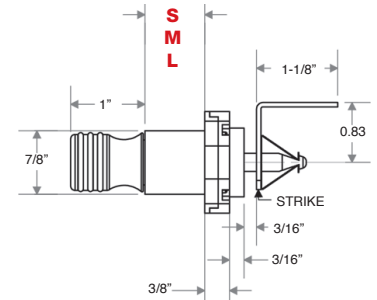

**C Housing Length/Style**

**STANDARD**  
**S** 13/16"  
**M** 1-1/16"  
**L** 1-3/16"

**LOW PROFILE**  
**SL** 13/16"

**D Bolt Type**  
**SNAP BOLT**  
**36** 3/4"

**E Plating Finish**  
 Extended lead-time and plating lot charges may apply to Special and Custom finishes.

Special Finish { **PN** Polished Nickel  
**SN** Satin Nickel  
**PB** Polished Brass  
**SB** Satin Brass  
**BL** Matte Black  
**ST** Statuary Bronze  
**CF** Custom Finish

All dimensions shown are in the locked position.

**B CORE TYPE**

**D STANDARD SNAP BOLT**

**C HOUSING LENGTH**

**D LOW PROFILE SNAP BOLT**

**C HOUSING LENGTH**